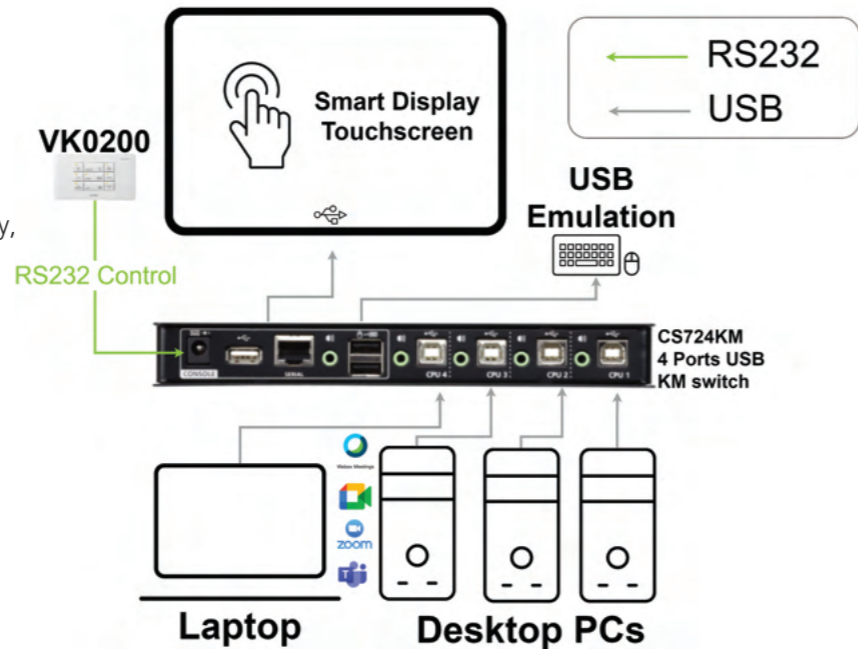

- Commands**
Supports RS-232 serial commands
- Emulation**
USB Emulation for keyboard and mouse
- USB 3.1 Gen 1 hub**
USB 3.1 Gen 1 hub for an additional peripherals
- Superior video quality**
4096 x 2160 @ 60Hz and 3840 x 2160 @ 60Hz
HDMI 2.0 compliant; HDCP 2.2 compliant
- Video DynaSync™**
Exclusive ATEN technology eliminates boot-up display problems and optimizes the resolution when switching among different sources
- Power on detection**

Share touch screen via USB with multiple PC's

Integrate your touch screen solution smoothly with up to 4 computers. CS724KM offers external control via RS232 commands, in addition of 2 x USB 2.0 peripheral ports for touch screen and additional device.

Commands

Supports RS-232 serial commands

Emulation

USB Emulation for keyboard and mouse

Port Selections

Via front panel pushbutton, keyboard hotkey, mouse cursor, mouse wheel and RS-232

Bus-Powered

No external power adapter required

Compatibility

Compatible with Cat5 extender UCE60 to extend devices up to 60m

Multi-view and control multi PC's via touch

With the help of the built-in toolbar, the CM1164A CM1284 offers a unique way to switch not only computer ports but also display layout from the touch screen.