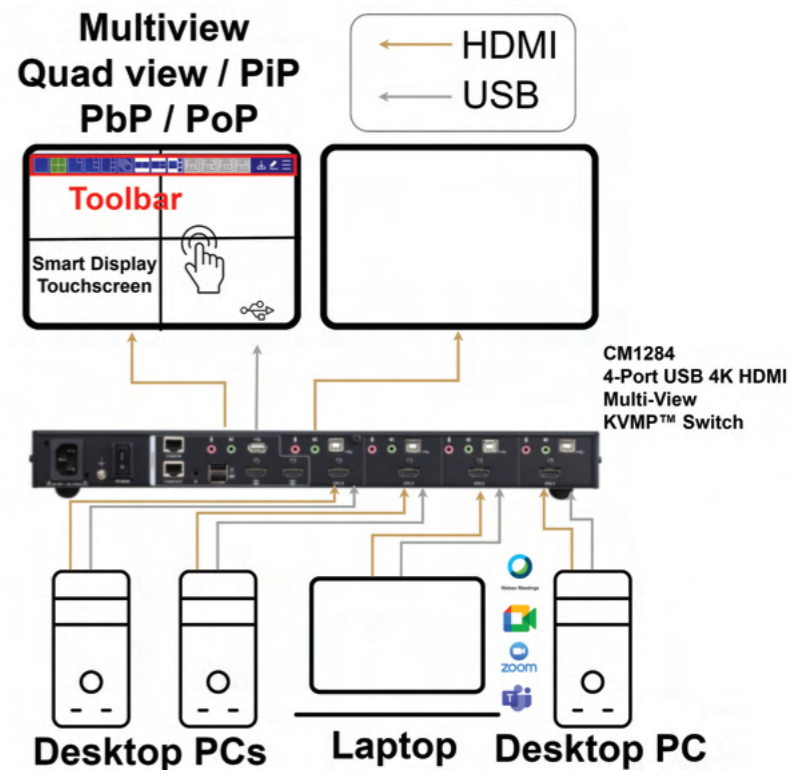

All in one solution, perfect fit for meeting room and classroom applications. The ATEN CS1822 KVM Switch offers effortless management of two HDMI interface computers from a single USB keyboard, mouse and HDMI touch screen with the help of a built-in USB 3.1 Gen 1 hub.

Compatibility

Compatible with Cat5 extender UCE60 to extend devices up to 60m

Multi-view and control multi PC's via touch

With the help of the built-in toolbar, the CM1164A CM1284 offers a unique way to switch not only computer ports but also display layout from the touch screen.

Commands

Supports RS-232 serial commands

Multi-view console

Controls up to four video sources on one screen with display modes including Quad View, Picture in Picture (PiP), Picture by Picture (PbP), and Picture on Picture (PoP)

Multiple sources and Touch Screens

**VE8950 / VE8952 (POE)
4K HDMI OVER IP**

Networked AV

Connection	Video Over IP			
	HDMI			
Video Interface	VE8952T	VE8952R	VE8950T	VE8950R
Model	VE8952T	VE8952R	VE8950T	VE8950R
Inputs to Outputs	Multiple to Multiple		Multiple to Multiple	
Max. Resolution / Distance	4K@100m	4K@100m	4K@100m	4K@100m
HDCP	1.4	1.4	1.4	1.4
Audio	• (HDMI / Stereo)	• (HDMI / Stereo)	• (HDMI / Stereo)	• (HDMI / Stereo)
RS-232 Channel	•	•	•	•
IR Channel	•	•	•	•
USB Channel	•	•	•	•
Scaler	N/A	•	N/A	•
POE	•	•	N/A	N/A