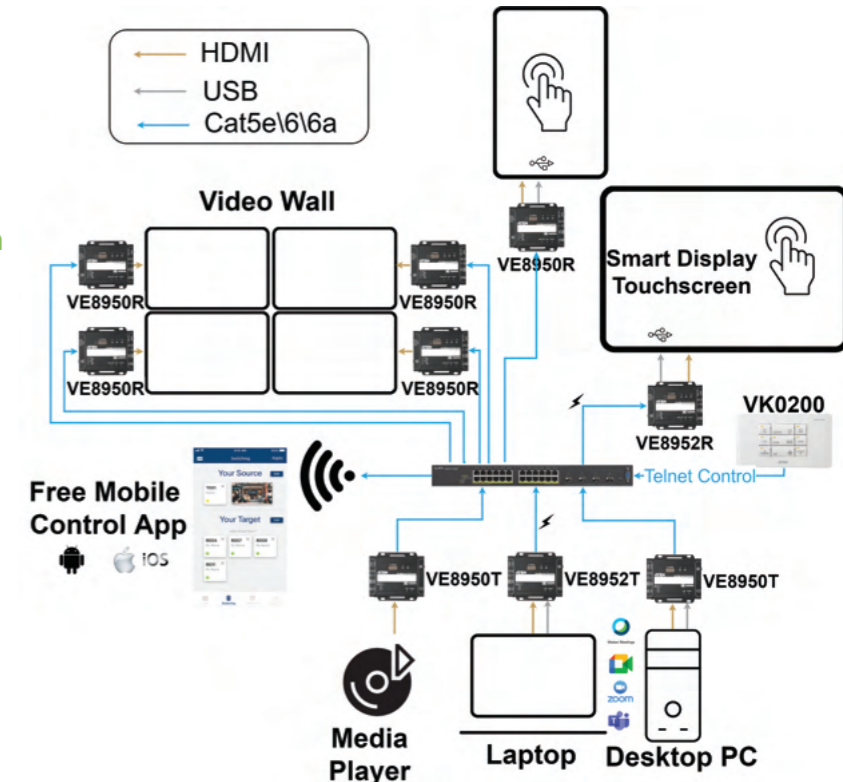

Multiple sources and Touch Screens

**VE8950 / VE8952 (POE)
4K HDMI OVER IP**

Networked AV

Connection	Video Over IP			
	HDMI			
Video Interface	VE8952T	VE8952R	VE8950T	VE8950R
Model	VE8952T	VE8952R	VE8950T	VE8950R
Inputs to Outputs	Multiple to Multiple		Multiple to Multiple	
Max. Resolution / Distance	4K@100m	4K@100m	4K@100m	4K@100m
HDCP	1.4	1.4	1.4	1.4
Audio	• (HDMI / Stereo)	• (HDMI / Stereo)	• (HDMI / Stereo)	• (HDMI / Stereo)
RS-232 Channel	•	•	•	•
IR Channel	•	•	•	•
USB Channel	•	•	•	•
Scaler	N/A	•	N/A	•
POE	•	•	N/A	N/A

Touch Touch Touch

9 PC PC PC PC

Touch screen Matrix

ATEN's Video over IP with touch screen capability delivers visually lossless 4K AV signals with low latency over long distance. VE8950/VE8952 is an ideal product for a wide range of environments, such as trade shows, airports, university campuses, conference centers, and shopping centers.

Limitless Flexibility and Scalability
Offering multi-functionality in extender, splitter, matrix switch, and video wall applications.

Collaboration with ATEN Control System
Directly operate VE8950R via CLI Telnet or RS-232 protocol from ATEN control system or 3rd Party

Free Mobile App
Preview sources, control the Matrix with the tip of your finger

No additional server PCs or software
Manage your AV over IP system by logging from the web GUI.

Go further for less with daisy chaining
Expand the AV network coverage and lowering costs per-port.