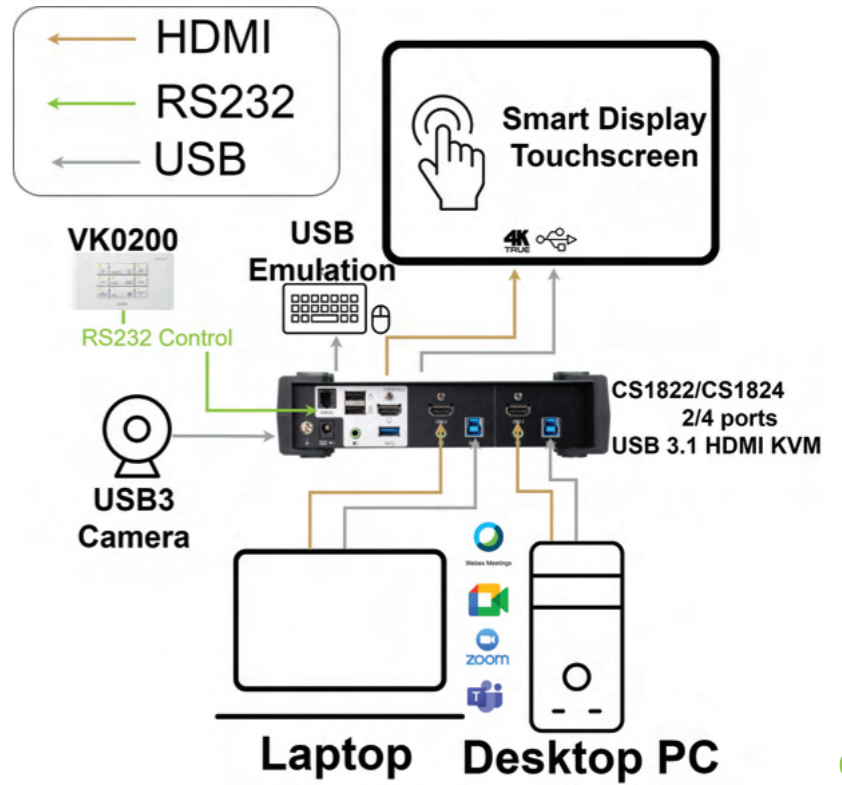

HDMI over HDBaseT 2.0

CE820 (1080p @150m) - No compression and micro second latency in addition of long reach mode

DVI over Fiber

CE680 / CE690 (1920x1200 @600m/20km) EMI resistance for high secure and extra long transmission

Multiple sources to a touch screen

CS724KM
4-port USB Boundless KM Switch

CS1822 | CS1824
2 / 4-Port USB 3.0 4K HDMI KVMP™ Switch

CM1284
4-Port USB 4K HDMI Multi-View KVMP™ Switch

Share touch screen via HDMI and USB

All in one solution, perfect fit for meeting room and classroom applications. The ATEN CS1822 KVM Switch offers effortless management of two HDMI interface computers from a single USB keyboard, mouse and HDMI touch screen with the help of a built-in USB 3.1 Gen 1 hub.

- Commands**
Supports RS-232 serial commands
- Emulation**
USB Emulation for keyboard and mouse
- USB 3.1 Gen 1 hub**
USB 3.1 Gen 1 hub for an additional peripherals
- Superior video quality**
4096 x 2160 @ 60Hz and 3840 x 2160 @ 60Hz
HDMI 2.0 compliant; HDCP 2.2 compliant
- Video DynaSync™**
Exclusive ATEN technology eliminates boot-up display problems and optimizes the resolution when switching among different sources
- Power on detection**