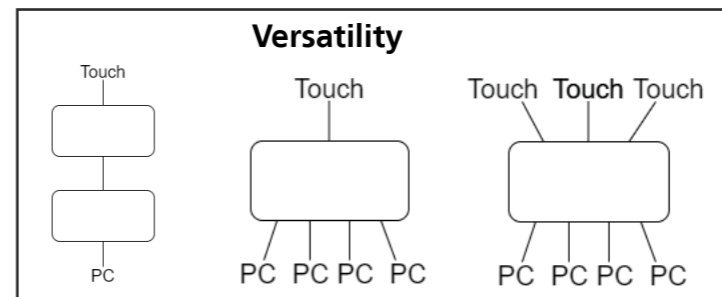

Simplified Touch Screen Solutions

CONTENT

- **Integrate touch screens seamlessly** 1 - 2
- **Simple touch screen extension** 3 - 4
- **Multiple sources to a touch screen** 5 - 8
 - USB and video solution
 - USB solution
 - Multi-view and control
- **Multiple touch screens** 9 - 10
- **Multi-format touch screen integration** 11 - 12

How to integrate touch screens seamlessly

- **Have you heard about USB distance limitation?**
Usually USB 2.0 cannot go over 5m away, hence USB extender solutions.
- **Are you looking to connect more than a single PC to a touch screen?**
Did you know, a KVM switch offers ease of switching and enables 3rd party integration.
- **Push the limit with Networked AV**
The ideal solution for integrating multiple touch screens when connecting to a single or many computers.
- **Looking for a turnkey solution for the meeting / classroom / training room?**
ATEN's presentation matrix switch with a built-in KVM switch is your ideal solution.