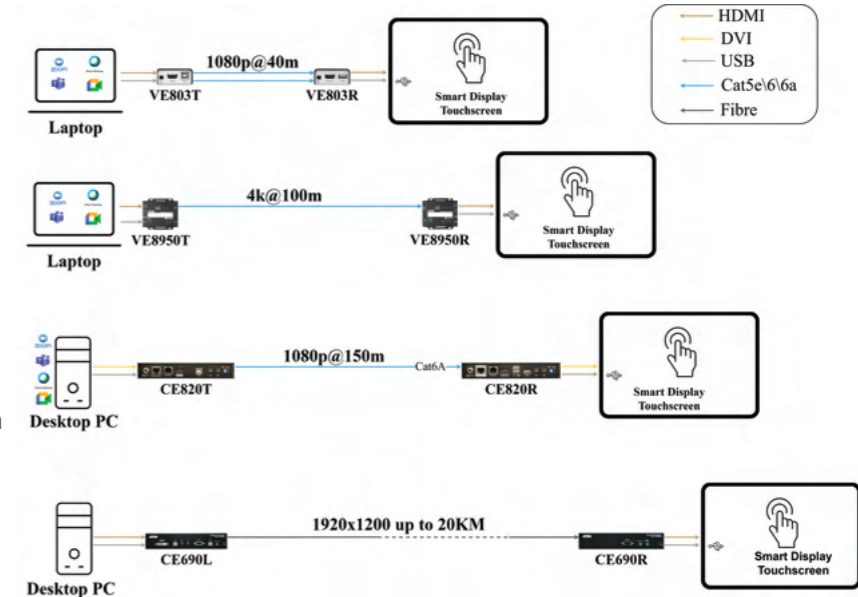

Simple Touch screen Solutions

Increase USB reach with ATEN KVM extenders

Don't be limited to 5m away from a touch screen, ATEN offers a full range of KVM extenders that allows you to extend the distance between your console and the computer by up to 20KM. Ideal for touch screen installations such as classroom and hospital facilities.

HDMI Equalizer

VE803 (1080p @40m) - Most cost effective option for USB and HDMI signal transmission

HDMI Over IP

VE8950 (4K @100m) - Multicast solution easy to deploy with a single cable in point to point

HDMI over HDBaseT 2.0

CE820 (1080p @150m) - No compression and micro second latency in addition of long reach mode

DVI over Fiber

CE680 / CE690 (1920x1200 @600m/20km) EMI resistance for high secure and extra long transmission